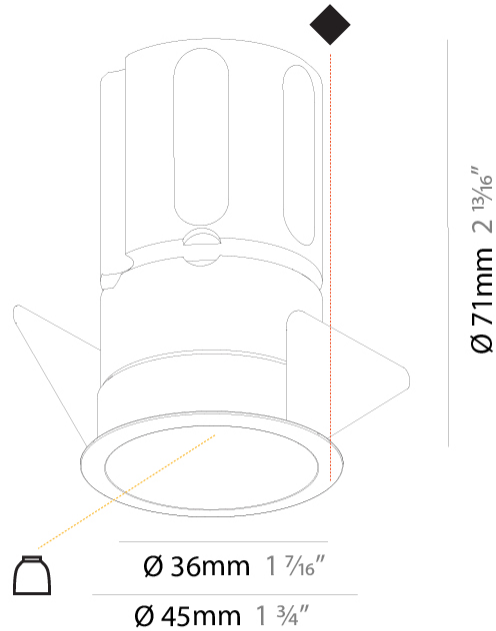

GENERAL

Series: Invader Standard
Brand: Prolicht
Division: Architectural
Mounting Type: Recessed
Mounting Location: Ceiling
Subcategory: Downlight

PHYSICAL

Shape: Round
Diameter (mm): 45
Diameter (in): 1 3/4
Height (mm): 71
Height (in): 2 13/16
Ceiling Thickness (mm): 10 / 12.5 / 15
Ceiling Thickness (in): 3/8 or 1/2 or 9/16
Min. Recessing Depth (mm): 150
Min. Recessing Depth (in): 5 7/8
Light Distribution: Downlight
Weight (kg): 0.102
Weight (lbs): 0.23
Fixture Finish: SSR / BKV / CWI / CRY / HAB / LAG / UFT / ITA / RUA / RUR / MIC / FTG / MYG / TWT / LOD / PUS / FRO / FUP / KIA / POP / BLS / SPG / MEY / GOH / GUM / CHC / COM / ABZ / JAG / OBR / MOS / ROR
Fixture Material: Aluminum
Cut-out Measurements: Dia: 41mm / 1 5/8"

ELECTRICAL

Lamp Type: LED (Zhaga Standard)
Input Wattage (W): 7.7
Total Output Wattage (W): 7
Dimming: Non-Dimmable
Driver Included: No
Driver Location: Remote
Driver Type: Constant Current - 120 / 277Vac
Driver Class: Class 2
Input Voltage (V): 120 - 277
Constant Current (MA): 250
Upon Request: 0-10Vdc dimming / Phase dimming 120Vac

LED

Number of LEDs: 1
Color Temperature (°K): 2700 / 3000 / 3500 / 4000
Max. Delivered Lumen (lm): 630 / 650 / 686 / 700
Nominal Lumen (lm): 731 / 762 / 801 / 817
CRI: >90 CRI
Lamp Life (hrs): 50000

OPTICAL

Reflector: 33 / 47 / 65

RATINGS AND CERTIFICATIONS

Certified By: Certified for North American Standards
IP rating: IP20