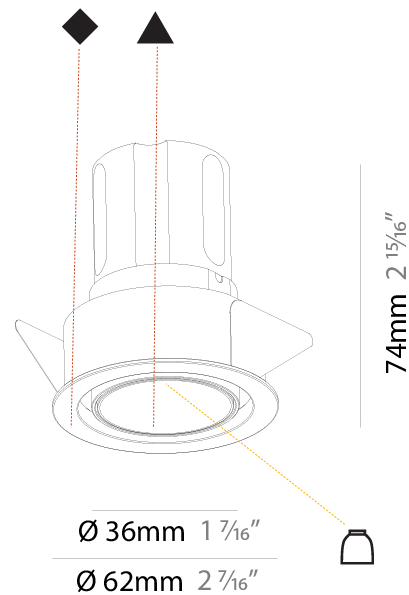

GENERAL

Series: Invader Standard
Subseries: Invader Adjustable
Brand: Prolicht
Division: Architectural
Mounting Type: Recessed
Mounting Location: Ceiling
Subcategory: Downlight

PHYSICAL

Shape: Round
Diameter (mm): 62
Diameter (in): 2 7/16
Height (mm): 74
Height (in): 2 15/16
Min. Recessing Depth (mm): 150
Min. Recessing Depth (in): 5 7/8
Light Distribution: Adjustable / Direct
Weight (kg): 0.138
Weight (lbs): 0.304
Fixture Finish: SSR / BKV / CWI / CRY / HAB / LAG / UFT / ITA / RUA / RUR / MIC / FTG / MYG / TWT / LOD / PUS / FRO / FUP / KIA / POP / BLS / SPG / MEY / GOH / GUM / CHC / COM / ABZ / JAG / OBR / MOS / ROR
Fixture Material: Aluminum
Cut-out Measurements: 57mm / 2 1/4"

ELECTRICAL

Lamp Type: LED (Zhaga Standard)
Input Wattage (W): 7.7
Total Output Wattage (W): 7
Dimming: Tri-Mode (Non-Dimming and Phase Dimming (120Vac only) and 0-10V Dimming)
Driver Included: No
Driver Location: Remote
Driver Type: Constant Current - 120 / 277Vac
Input Voltage (V): 120 - 277
Constant Current (MA): 250

LED

Number of LEDs: 1
Color Temperature (°K): 2700 / 3000 / 3500 / 4000
Max. Delivered Lumen (lm): 660 / 690 / 725 / 740
CRI: >90 CRI
Lamp Life (hrs): 50000

OPTICAL

Reflector°: 33 / 47 / 65
Adjustability: Rotational 180°; Tilt 30°

RATINGS AND CERTIFICATIONS

Certified By: Certified for North American Standards
IP rating: IP20